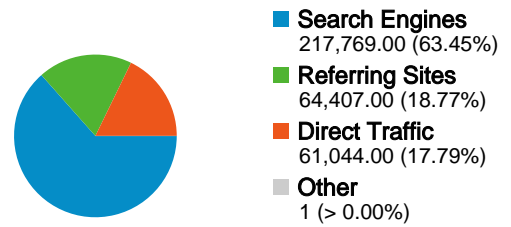

Site Usage

343,221 Visits

61.12% Bounce Rate

1,108,482 Pageviews

00:02:35 Avg. Time on Site

3.23 Pages/Visit

67.58% % New Visits

Content by Title

Traffic Sources Overview

Search Engines

Source	Visits	% visits
google	206,765	94.95%
yahoo	6,274	2.88%
bing	3,061	1.41%
search	712	0.33%
aol	458	0.21%

Map Overlay world

Referring Sites		
Source	Visits	% visits
images.google.com	6,543	10.16%
google.com	5,882	9.13%
n4g.com	4,236	6.58%
gamerblips.dailyradar.com	3,416	5.30%
bungie.net	2,754	4.28%