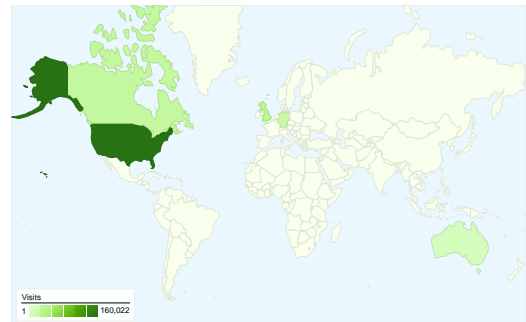

Site Usage

343,221 Visits

61.12% Bounce Rate

1,108,482 Pageviews

00:02:35 Avg. Time on Site

3.23 Pages/Visit

67.58% % New Visits

Content by Title

Page Title	Pageviews	% visits
Co-Optimus - Co-Optimus.com	128,502	11.59%
Co-Optimus - Co-Optimus.com	126,667	11.43%
Co-Optimus - Co-Optimus.com	123,698	11.16%
Co-Optimus - Your Prime	91,018	8.21%
Co-Optimus - Co-Optimus.com	19,499	1.76%

Traffic Sources Overview

Search Engines

Source	Visits	% visits
google	206,765	94.95%
yahoo	6,274	2.88%
bing	3,061	1.41%
search	712	0.33%
aol	458	0.21%

Map Overlay world

Referring Sites		
Source	Visits	% visits
images.google.com	6,543	10.16%
google.com	5,882	9.13%
n4g.com	4,236	6.58%
gamerblips.dailyradar.com	3,416	5.30%
bungie.net	2,754	4.28%