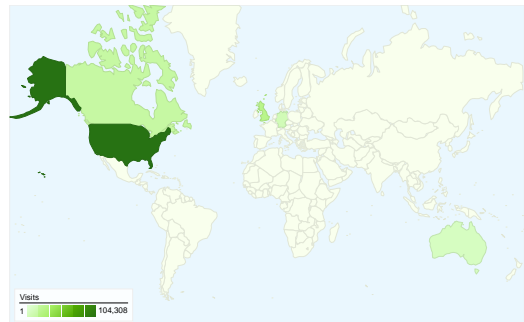

Site Usage

209,048 Visits

63.33% Bounce Rate

694,468 Pageviews

00:02:31 Avg. Time on Site

3.32 Pages/Visit

71.75% % New Visits

Content by Title

Page Title	Pageviews	% visits
Co-Optimus - Co-Optimus.com	94,865	13.66%
Co-Optimus - Co-Optimus.com	67,273	9.69%
Co-Optimus - Your Prime	59,684	8.59%
Co-Optimus - Co-Optimus.com	59,359	8.55%
Co-Optimus - Co-Op Gaming	11,878	1.71%

Traffic Sources Overview

Search Engines

Source	Visits	% visits
google	125,181	95.84%
yahoo	3,930	3.01%
search	418	0.32%
aol	383	0.29%
live	217	0.17%

Map Overlay world

Referring Sites		
Source	Visits	% visits
images.google.com	3,823	9.37%
gamerblips.dailyradar.com	2,714	6.65%
google.com	2,283	5.59%
reddit.com	2,136	5.23%
news.google.com	1,972	4.83%