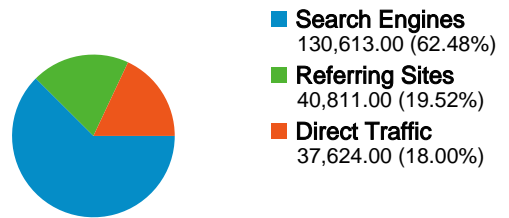

Site Usage

209,048 Visits

63.33% Bounce Rate

694,468 Pageviews

00:02:31 Avg. Time on Site

3.32 Pages/Visit

71.75% % New Visits

Content by Title

Traffic Sources Overview

Search Engines

Source	Visits	% visits
google	125,181	95.84%
yahoo	3,930	3.01%
search	418	0.32%
aol	383	0.29%
live	217	0.17%

Map Overlay world

Referring Sites		
Source	Visits	% visits
images.google.com	3,823	9.37%
gamerblips.dailyradar.com	2,714	6.65%
google.com	2,283	5.59%
reddit.com	2,136	5.23%
news.google.com	1,972	4.83%